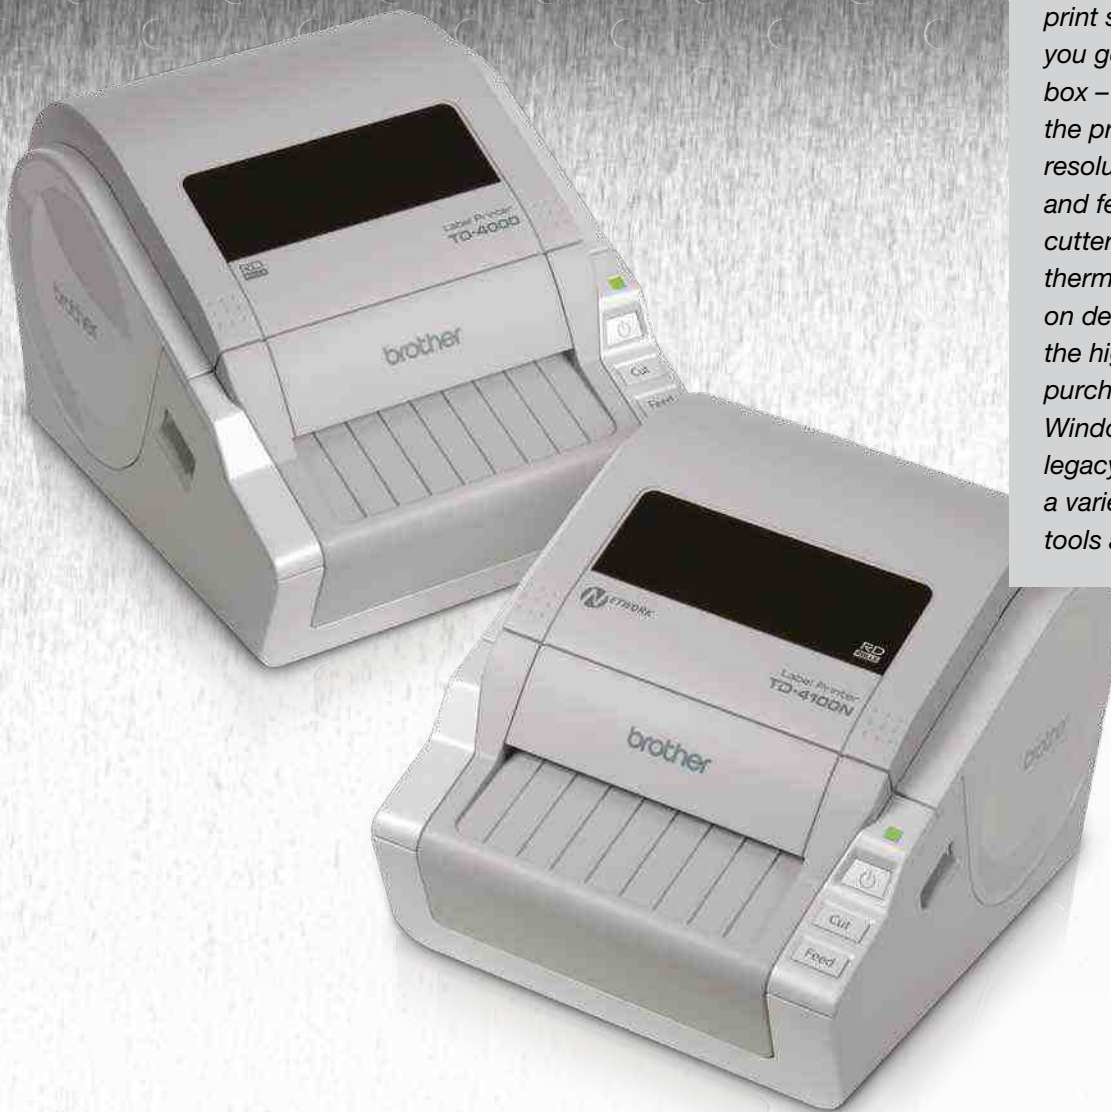

TD-4000 & TD-4100N

Desktop Barcode & Label Printers

LIGHT INDUSTRIAL THERMAL PRINTERS
FOR LABELS, RECEIPTS & TAGS

Brother™ TD Series desktop barcode and label printers come as complete solutions that include a 4" label printer, label design and print software, and labels to help you get started right out of the box – all this for the price of just the printer! Printing at 300 dpi resolution, up to 4.3ips print speed and featuring a built-in automatic cutter for cutting continuous thermal media to virtually any length on demand, these models deliver the highest performance at a low purchase price. Compatible with Windows® 7 or print from many legacy software applications using a variety of software development tools available from Brother.